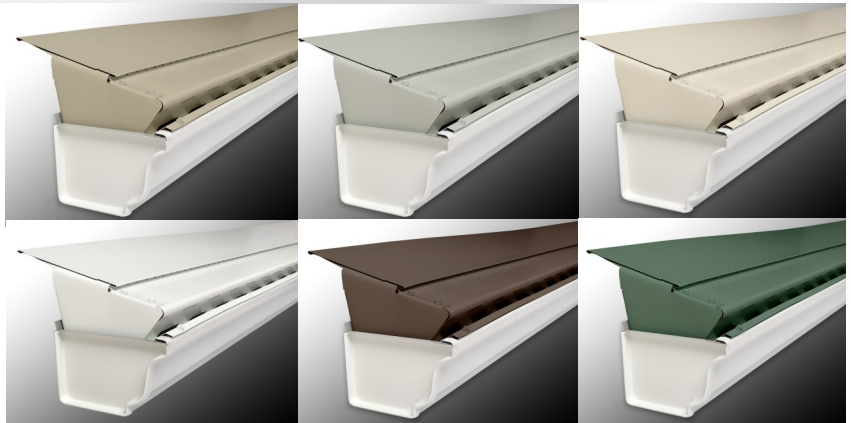

SCAN ME

GutterLock

Elite

GutterLock Elite is our premium gutter cover that protects your home from the problems of clogged gutters. Designed to handle any heavy rainfall, GutterLock Elite will fit the existing gutters, enhance the support of the gutters, and protect your home for years ... Guaranteed!

- Heavy gauge aluminum
- Fits over existing gutters
- Does not screw into the roof
- Eliminates cleaning of gutter
- Provides animal and pest control
- Made in the USA!

GutterLock Elite

GutterLock Elite is a 4' length panel that installs universally on 5" and 6" gutters. Elite comes in 13 colors.

GutterLock

EXTREME FLOW

GutterLock Extreme Flow is our premium gutter cover that offers all the benefits of the GutterLock Elite products with an even higher degree of protection on troublesome drainage areas. GutterLock Extreme Flow can be used in conjunction with the Elite product for a combined gutter protection system. GutterLock Extreme Flow is designed to work best in high flow areas of the gutter system:

GutterLock Extreme Flow

GutterLock Extreme Flow is a 4' length panel that installs universally on 5" and 6" gutters. Extreme Flow comes in 13 colors. Extreme Flow can be ordered in quantities of 25 pieces (full box = 100 ft.) or 4 pieces (which is a small box of 16 ft.).