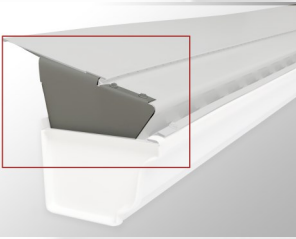

Inside Miters for Elite and Extreme Flow

Inside Miters are designed to install universally on 5" and 6" gutters on inside corners over the top of Extreme Flow.

Ordered per piece. Available in all 13 colors.

Inside Miters

Contact us for pricing