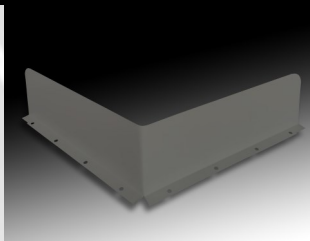

Splash Diverters

Splash Diverters are designed to install on top of the Elite, Extreme Flow, and the Diamond on any areas of high water flow such as an inside corner. Ordered by the piece. Available in all 13 colors.

Splash Diverters

Contact us for pricing