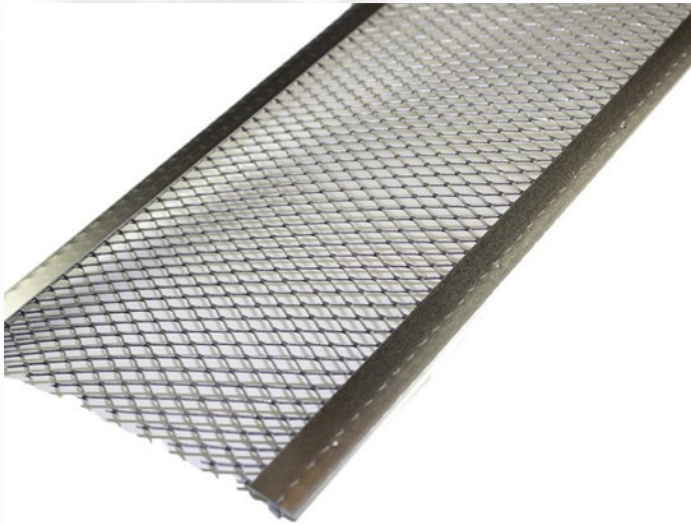

SCAN ME

GutterLock

Elite

GutterLock Elite is our premium gutter cover that protects your home from the problems of clogged gutters. Designed to handle any heavy rainfall, GutterLock Elite will fit the existing gutters, enhance the support of the gutters, and protect your home for years ... Guaranteed!

GutterLock

D♦I♦A♦M♦O♦N♦D

GutterLock Diamond's ribbed cover allows for debris to be lifted off with a gentle breeze. Uncovered gutters and downspouts can easily get clogged with leaves and debris. When gutters are clogged they will overflow with water which can cause major damage to your customer's home foundation, fascia, landscaping, and siding. GutterLock Diamond has a diamond-shaped filtration system that can handle any rainfall and outperforms other gutter protection products with round holes.

*See Dealer sample chips for exact color match.

GUTTERLOCK **DIAMOND** IS ONLY AVAILABLE IN 2 COLORS

GutterLock

EZ Drop-In Mesh

GutterLock EZ Drop-In Mesh cover allows for leaves and debris to simply blow away instead of clogging up your gutters. This all-aluminum mesh cover is made in our successful diamond cut pattern that can easily handle any rainfall.

- This cover is not visible from the ground
- Very easy to install
- No screws needed
- Each panel just snaps to the front lip of the gutter
- No warranty

GutterLock EZ Drop-In Mesh

GutterLock EZ Drop-In Mesh is a 4' length panel that comes in 5" and 6" widths.