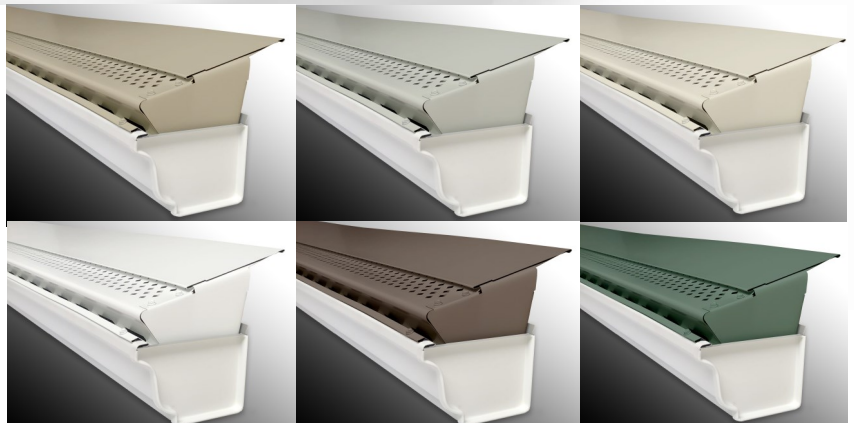

SCAN ME

GutterLock

Elite

GutterLock Elite is our premium gutter cover that protects your home from the problems of clogged gutters. Designed to handle any heavy rainfall, GutterLock Elite will fit the existing gutters, enhance the support of the gutters, and protect your home for years ... Guaranteed!

GutterLock

EXTREME FLOW

GutterLock Extreme Flow is our premium gutter cover that offers all the benefits of the GutterLock Elite products with an even higher degree of protection on troublesome drainage areas. GutterLock Extreme Flow can be used in conjunction with the Elite product for a combined gutter protection system. GutterLock Extreme Flow is designed to work best in high flow areas of the gutter system:

GutterLock Extreme Flow

GutterLock Extreme Flow is a 4' length panel that installs universally on 5" and 6" gutters. Extreme Flow comes in 13 colors. Extreme Flow can be ordered in quantities of 25 pieces (full box = 100 ft.) or 4 pieces (which is a small box of 16 ft.).

GutterLock

D♦I♦A♦M♦O♦N♦D

GutterLock Diamond's ribbed cover allows for debris to be lifted off with a gentle breeze. Uncovered gutters and downspouts can easily get clogged with leaves and debris. When gutters are clogged they will overflow with water which can cause major damage to your customer's home foundation, fascia, landscaping, and siding. GutterLock Diamond has a diamond-shaped filtration system that can handle any rainfall and outperforms other gutter protection products with round holes.