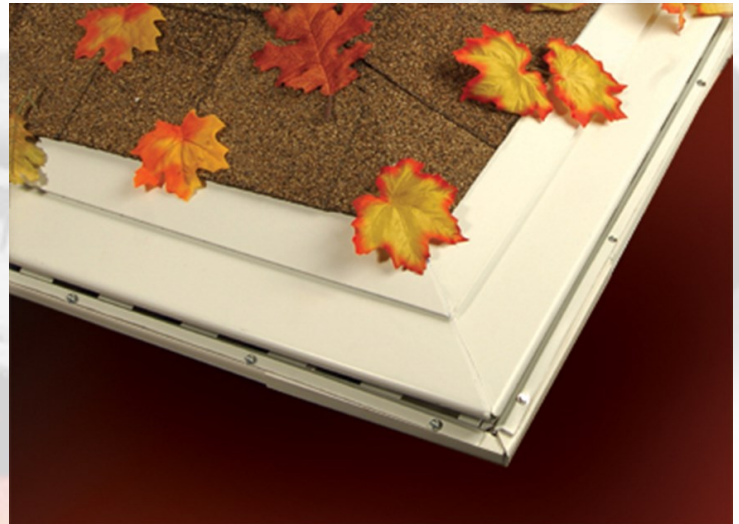

SCAN ME

GutterLock

Elite

GutterLock Elite is our premium gutter cover that protects your home from the problems of clogged gutters. Designed to handle any heavy rainfall, GutterLock Elite will fit the existing gutters, enhance the support of the gutters, and protect your home for years ... Guaranteed!

- Heavy gauge aluminum
- Fits over existing gutters
- Does not screw into the roof
- Eliminates cleaning of gutter
- Provides animal and pest control
- Made in the USA!

GutterLock Elite

GutterLock Elite is a 4' length panel that installs universally on 5" and 6" gutters. Elite comes in 13 colors.