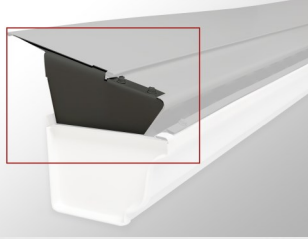

Inside Miters for Elite and Extreme Flow

Inside Miters are designed to install universally on 5" and 6" gutters on inside corners over the top of Extreme Flow.

Ordered per piece. Available in all 13 colors.

Inside Miters

Contact us for pricing