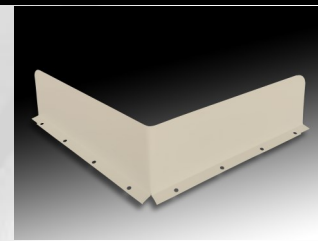

Splash Diverters

Splash Diverters are designed to install on top of the Elite, Extreme Flow, and the Diamond on any areas of high water flow such as an inside corner. Ordered by the piece. Available in all 13 colors.

Splash Diverters

Contact us for pricing