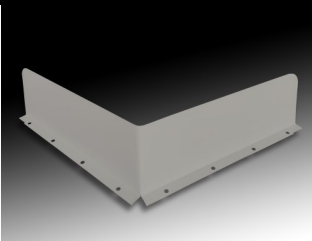

Splash Diverters

Splash Diverters are designed to install on top of the Elite, Extreme Flow, and the Diamond on any areas of high water flow such as an inside corner. Ordered by the piece. Available in all 13 colors.

Splash Diverters

Contact us for pricing