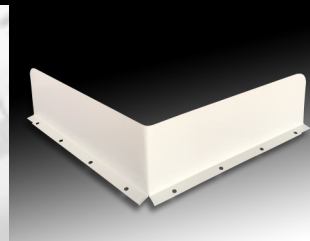

Splash Diverters

Splash Diverters are designed to install on top of the Elite, Extreme Flow, and the Diamond on any areas of high water flow such as an inside corner. Ordered by the piece. Available in all 13 colors.

Splash Diverters

Contact us for pricing