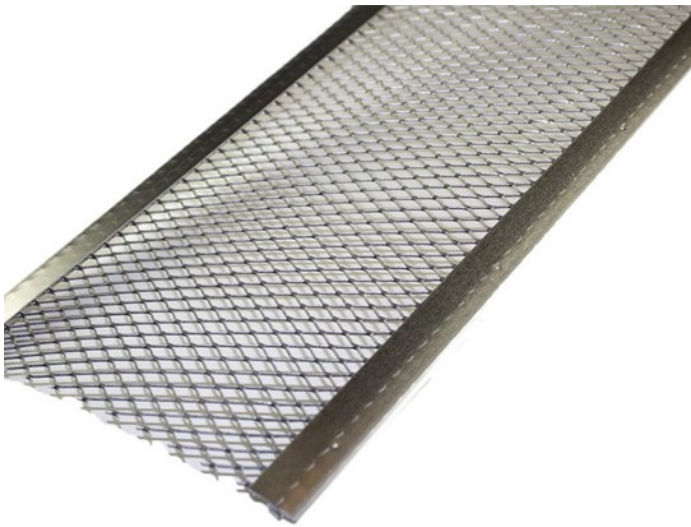

*See Dealer sample chips for exact color match.

GutterLock Diamond's ribbed cover allows for debris to be lifted off with a gentle breeze. Uncovered gutters and downspouts can easily get clogged with leaves and debris. When gutters are clogged they will overflow with water which can cause major damage to your customer's home foundation, fascia, landscaping, and siding. GutterLock Diamond has a diamond-shaped filtration system that can handle any rainfall and outperforms other gutter protection products with round holes.

- Very affordable
- 100% recycled aluminum
- Environmentally friendly
- Fits all residential gutters
- Diamond holes handle ANY rainfall
- Provides animal and pest control
- Adds more stability to gutter system
- Available in both 5" and 6" sizes

1 - 14 boxes = Regular Shipping / 15 or more boxes = Discounted Shipping

GutterLock Diamond 5"	Contact us for pricing
GutterLock Diamond 6"	Contact us for pricing

GutterLock

Mesh

GutterLock Mesh cover allows for leaves and debris to simply blow away instead of clogging up your gutters. This all-aluminum mesh cover is made in our successful diamond cut pattern that can easily handle any rainfall.

- This cover is not visible from the ground
- Very easy to install
- No screws needed
- Each panel just snaps to the front lip of the gutter
- No warranty

GutterLock Mesh

GutterLock Mesh is a 4' length panel that comes in 5" and 6" widths.