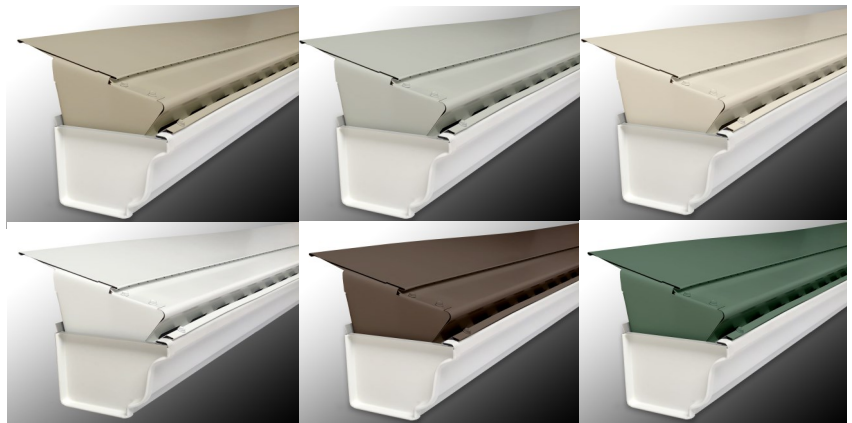

GutterLock

Elite

GutterLock Elite is our premium gutter cover that protects your home from the problems of clogged gutters. Designed to handle any heavy rainfall, GutterLock Elite will fit the existing gutters, enhance the support of the gutters, and protect your home for years ... Guaranteed!

- Heavy gauge aluminum
- Fits over existing gutters
- Does not screw into the roof
- Eliminates cleaning of gutter
- Provides animal and pest control
- Made in the USA!

GutterLock Elite

GutterLock Elite is a 4' length panel that installs universally on 5" and 6" gutters. Elite comes in 13 colors.

GutterLock

EXTREME FLOW

GutterLock Extreme Flow is our premium gutter cover that offers all the benefits of the GutterLock Elite products with an even higher degree of protection on troublesome drainage areas. GutterLock Extreme Flow can be used in conjunction with the Elite product for a combined gutter protection system. GutterLock Extreme Flow is designed to work best in high flow areas of the gutter system:

GutterLock Extreme Flow

GutterLock Extreme Flow is a 4' length panel that installs universally on 5" and 6" gutters. Extreme Flow comes in 13 colors. Extreme Flow can be ordered in quantities of 25 pieces (full box = 100 ft.) or 4 pieces (which is a small box of 16 ft.).