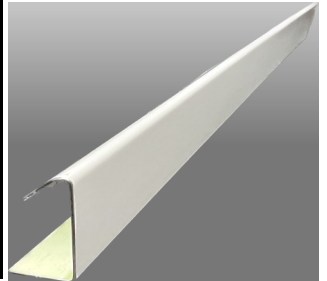

New GutterLock Low Profile Diverters

Our Low Profile Diverters are designed to install on top of the Elite, Extreme Flow, and the Diamond on any areas of high water flow such as an inside corner.

These diverters are 2" H x 16" L Ordered by the piece. Available in all 13 colors.

Low Profile Diverters

Contact us for pricing