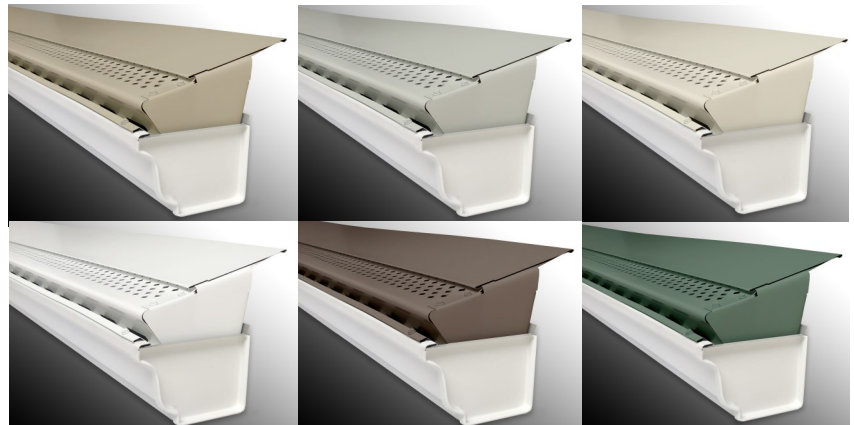

GutterLock

EXTREME FLOW

GutterLock Extreme Flow is our premium gutter cover that offers all the benefits of the GutterLock Elite products with an even higher degree of protection on troublesome drainage areas. GutterLock Extreme Flow can be used in conjunction with the Elite product for a combined gutter protection system. GutterLock Extreme Flow is designed to work best in high flow areas of the gutter system:

GutterLock Extreme Flow

GutterLock Extreme Flow is a 4' length panel that installs universally on 5" and 6" gutters. Extreme Flow comes in 13 colors. Extreme Flow can be ordered in quantities of 25 pieces (full box = 100 ft.) or 4 pieces (which is a small box of 16 ft.).

1 - 499 pieces = Regular Shipping / 500 or more pieces = Discounted Shipping

GutterLock Extreme Flow

Contact us for pricing

GutterLock Elite and Extreme Flow is available in 13 colors*:

White	Gray	Charcoal
Cream	Clay	Sand
Bronze	Brown	Musket Brown
Dark Bronze	Black	Forest Green
Linen		

*See Dealer sample chips for exact color match.

GutterLock Diamond's ribbed cover allows for debris to be lifted off with a gentle breeze. Uncovered gutters and downspouts can easily get clogged with leaves and debris. When gutters are clogged they will overflow with water which can cause major damage to your customer's home foundation, fascia, landscaping, and siding. GutterLock Diamond has a diamond-shaped filtration system that can handle any rainfall and outperforms other gutter protection products with round holes.