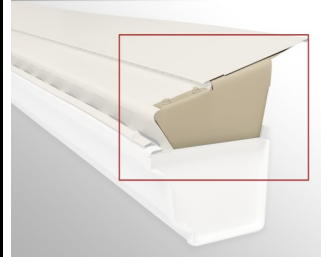

End Caps are designed to install universally on 5" & 6" gutters on the ends of Elite and Extreme Flow.

Ordered by the piece. Left or Right. Available in all 13 colors.

End Caps

Contact us for pricing

GutterLock Inside Miters for Elite and Extreme Flow